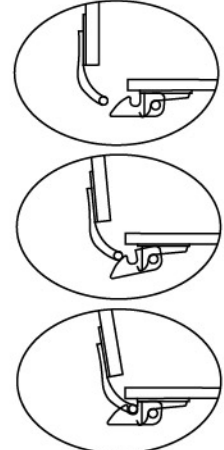

MODEL : B8701

(1)x1

BACK & SEAT CUSHION, ARM, MECHANISM

(2)x1

GAS LIFT

(3)x1

BASE & CASTERS

1

2

3

4

5

6

This chair is only intended for sitting. Any other use will void the warranty.