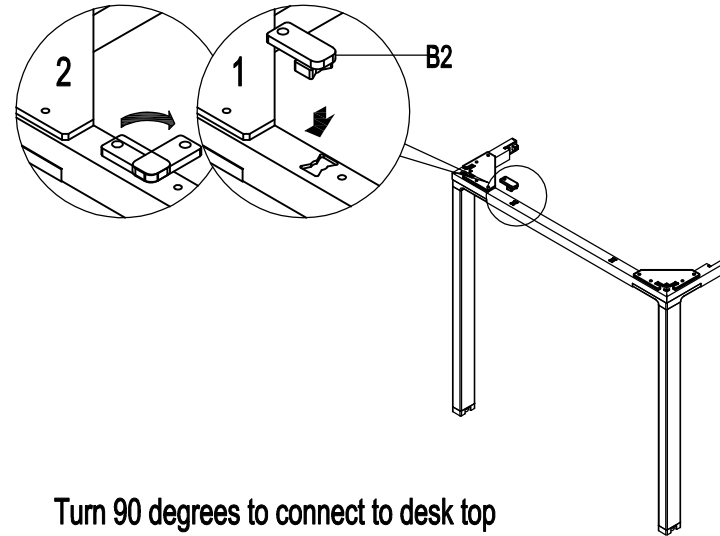

## MODEL NO.:S101+S103 / S102+S103/S110+S103

<b>A</b>  M8*35 3PCS	<b>B</b>  M8*15 3PCS	<b>F</b>  M6 1PCS	<b>E</b>  M4*19 6PCS	<b>B2</b>  5PCS
--	--	---	--	--

1.

MODEL NO.:S103

2.

Turn 90 degrees to connect to desk top

3.

4.

Desk Top  
 S101: 59"W\*23.6"D  
 S102: 66"W\*23.6"D