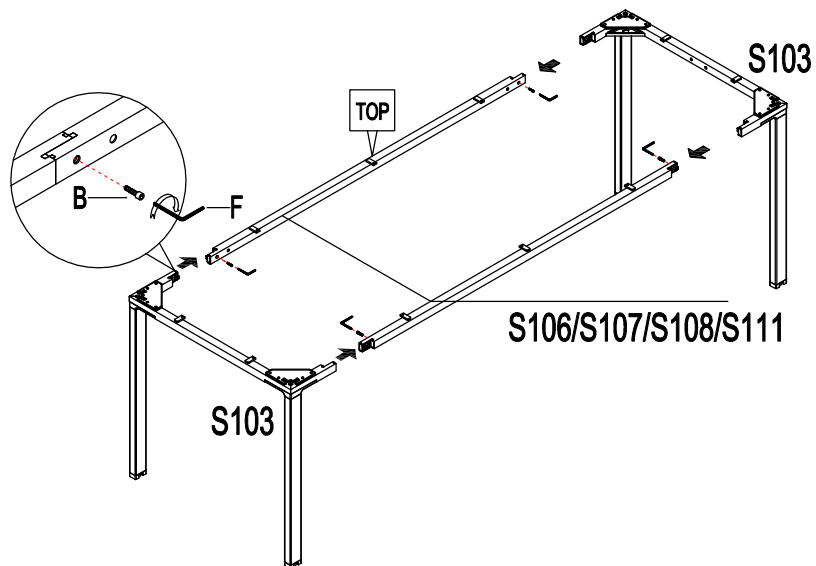

## MODEL NO.:S101+S103 / S102+S103/S110+S103

<b>A</b>  M8*35 3PCS	<b>B</b>  M8*15 3PCS	<b>F</b>  M6 1PCS	<b>E</b>  M4*19 6PCS	<b>B2</b>  5PCS
--	--	---	--	--

1.

MODEL NO.:S103

2.

Turn 90 degrees to connect to desk top

3.

4.

Desk Top  
 S101: 59"W\*23.6"D  
 S102: 66"W\*23.6"D