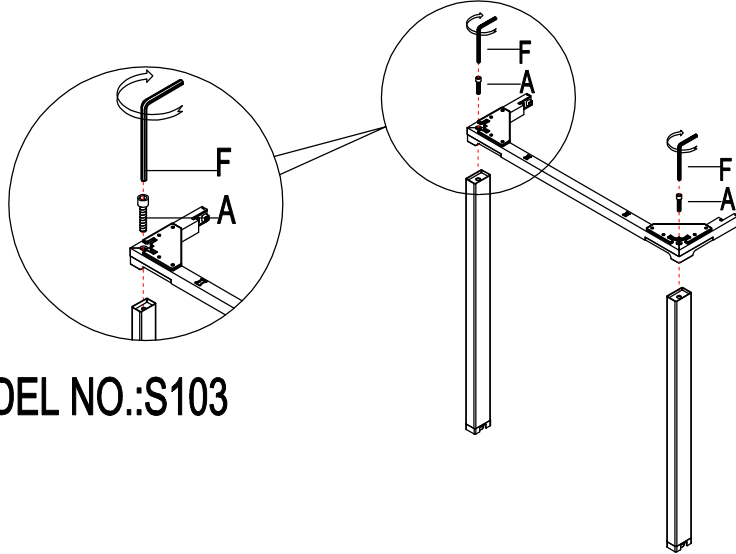

# Assembly Instructions

## MODEL NO.:S101+S103 / S102+S103/S110+S103

<b>A</b>  M8*35 3PCS	<b>B</b>  M8*15 3PCS	<b>F</b>  M6 1PCS	<b>E</b>  M4*19 6PCS	<b>B2</b>  5PCS
--	--	---	--	--

1.

MODEL NO.:S103

2.

Turn 90 degrees to connect to desk top

3.

4.

Desk Top  
 S101: 59"W\*23.6"D  
 S102: 66"W\*23.6"D