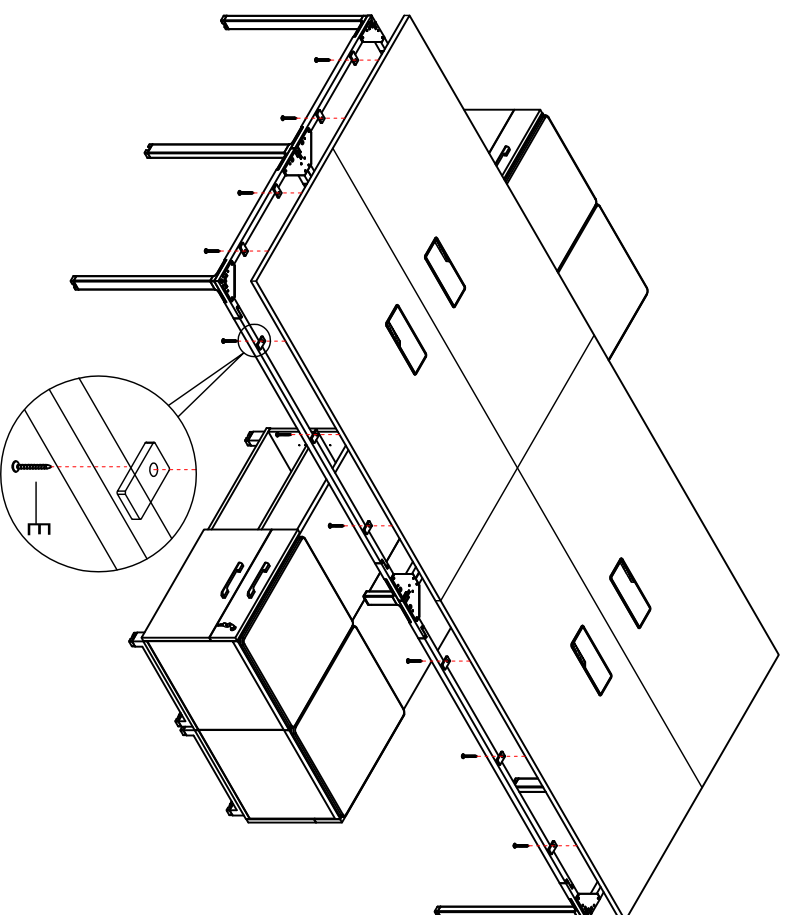

# Assembly Instructions MODEL NO.:S109

A	B	F	E	B2
				
M8x35 3PCS	M8x15 3PCS	M6 1PCS	M4x19 11PCS	B2 10PCS

MODEL NO.:S109

Turn 90 degrees to connect to desk top

# Assembly Instructions MODEL NO.:S109

A	B	F	E	B2
				
M8x35 3PCS	M8x15 3PCS	M6 1PCS	M4x19 11PCS	B2 10PCS

5

6

"U" connector is only for face to face stations