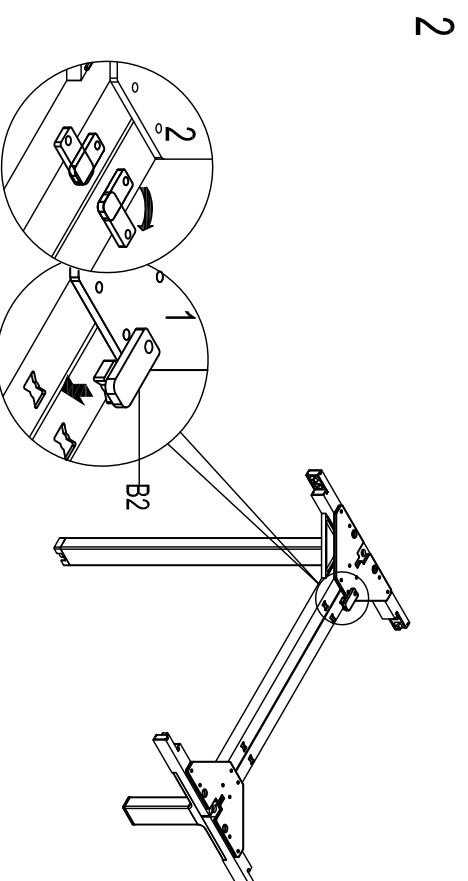

# Assembly Instructions MODEL NO.:S109

A	B	F	E	B2
				
M8x35 3PCS	M8x15 3PCS	M6 1PCS	M4x19 11PCS	B2 10PCS

MODEL NO.:S109

Turn 90 degrees to connect to desk top

# Assembly Instructions MODEL NO.:S109

A	B	F	E	B2
				
M8x35 3PCS	M8x15 3PCS	M6 1PCS	M4x19 11PCS	B2 10PCS

5

6

"U" connector is only for face to face stations