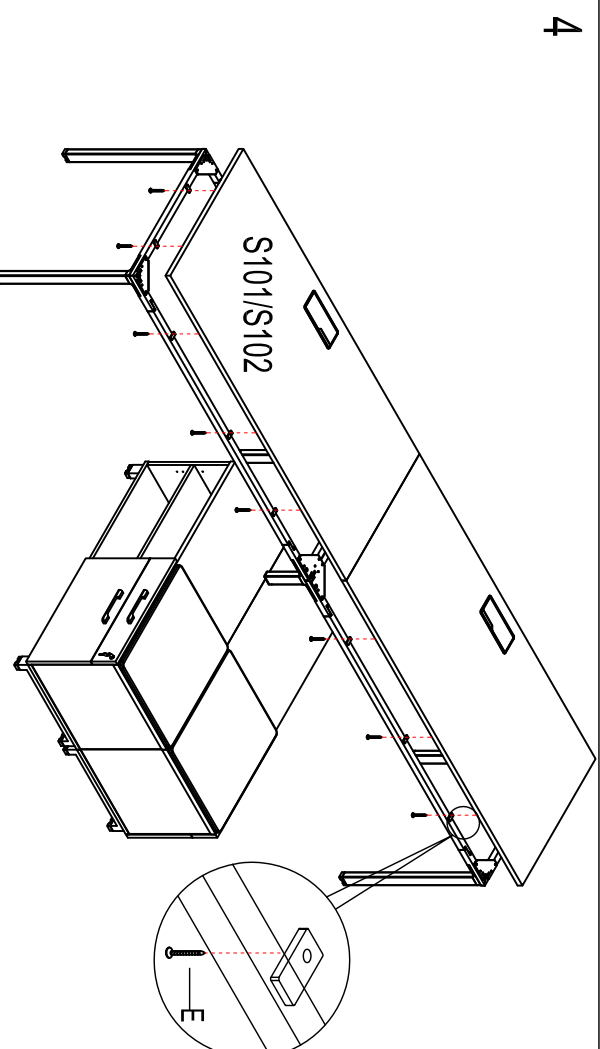

# Assembly Instructions MODEL NO.:S109

A	B	F	E	B2
				
M8x35 3PCS	M8x15 3PCS	M6 1PCS	M4x19 11PCS	B2 10PCS

MODEL NO.:S109

Turn 90 degrees to connect to desk top

# Assembly Instructions MODEL NO.:S109

A	B	F	E	B2
				
M8x35 3PCS	M8x15 3PCS	M6 1PCS	M4x19 11PCS	B2 10PCS

5

6

"U" connector is only for face to face stations