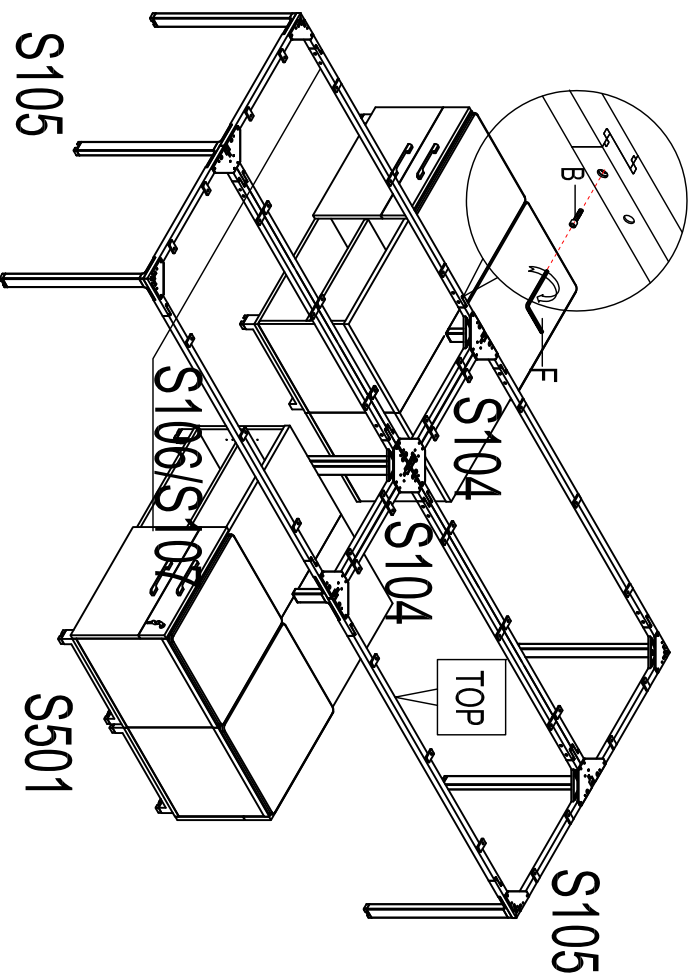

# Assembly Instructions MODEL NO.:S109

A	B	F	E	B2
				
M8x35 3PCS	M8x15 3PCS	M6 1PCS	M4x19 11PCS	B2 10PCS

MODEL NO.:S109

Turn 90 degrees to connect to desk top

# Assembly Instructions MODEL NO.:S109

A	B	F	E	B2
				
M8x35 3PCS	M8x15 3PCS	M6 1PCS	M4x19 11PCS	B2 10PCS

5

6

"U" connector is only for face to face stations