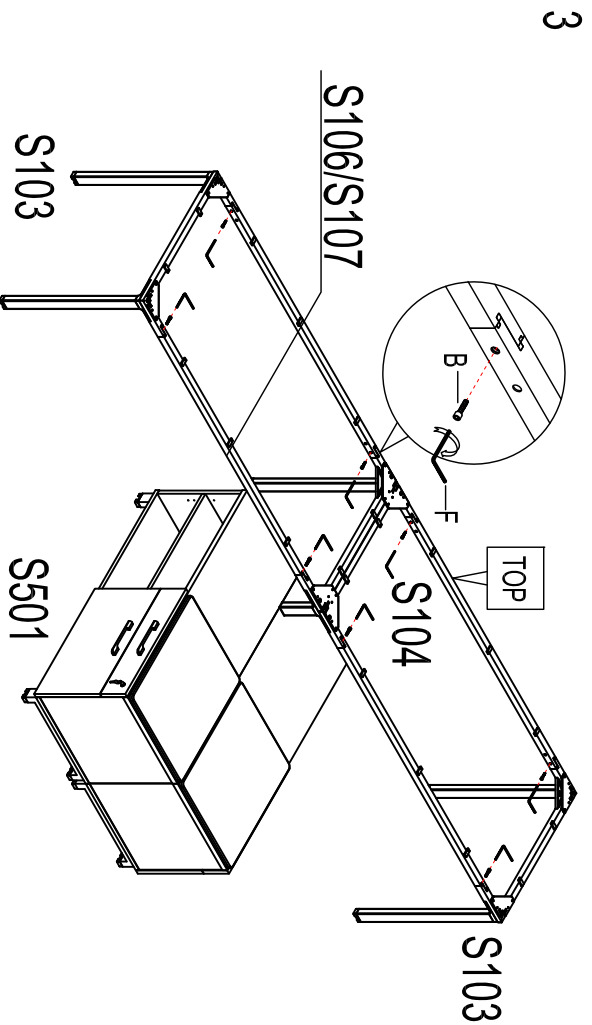

# Assembly Instructions MODEL NO.:S109

A	B	F	E	B2
				
M8x35 3PCS	M8x15 3PCS	M6 1PCS	M4x19 11PCS	B2 10PCS

MODEL NO.:S109

Turn 90 degrees to connect to desk top

# Assembly Instructions MODEL NO.:S109

A	B	F	E	B2
				
M8x35 3PCS	M8x15 3PCS	M6 1PCS	M4x19 11PCS	B2 10PCS

5

6

"U" connector is only for face to face stations