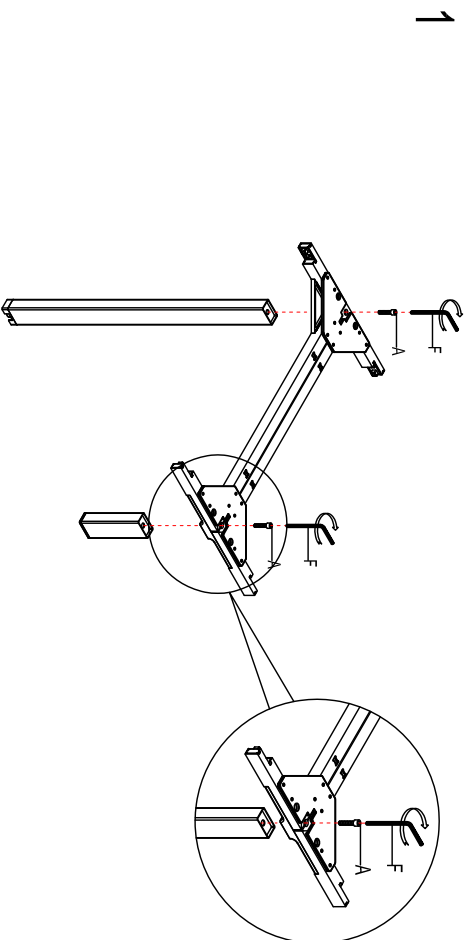

# Assembly Instructions MODEL NO.:S109

A	B	F	E	B2
				
M8x35 3PCS	M8x15 3PCS	M6 1PCS	M4x19 11PCS	B2 10PCS

MODEL NO.:S109

Turn 90 degrees to connect to desk top

# Assembly Instructions MODEL NO.:S109

A	B	F	E	B2
				
M8x35 3PCS	M8x15 3PCS	M6 1PCS	M4x19 11PCS	B2 10PCS

5

6

"U" connector is only for face to face stations