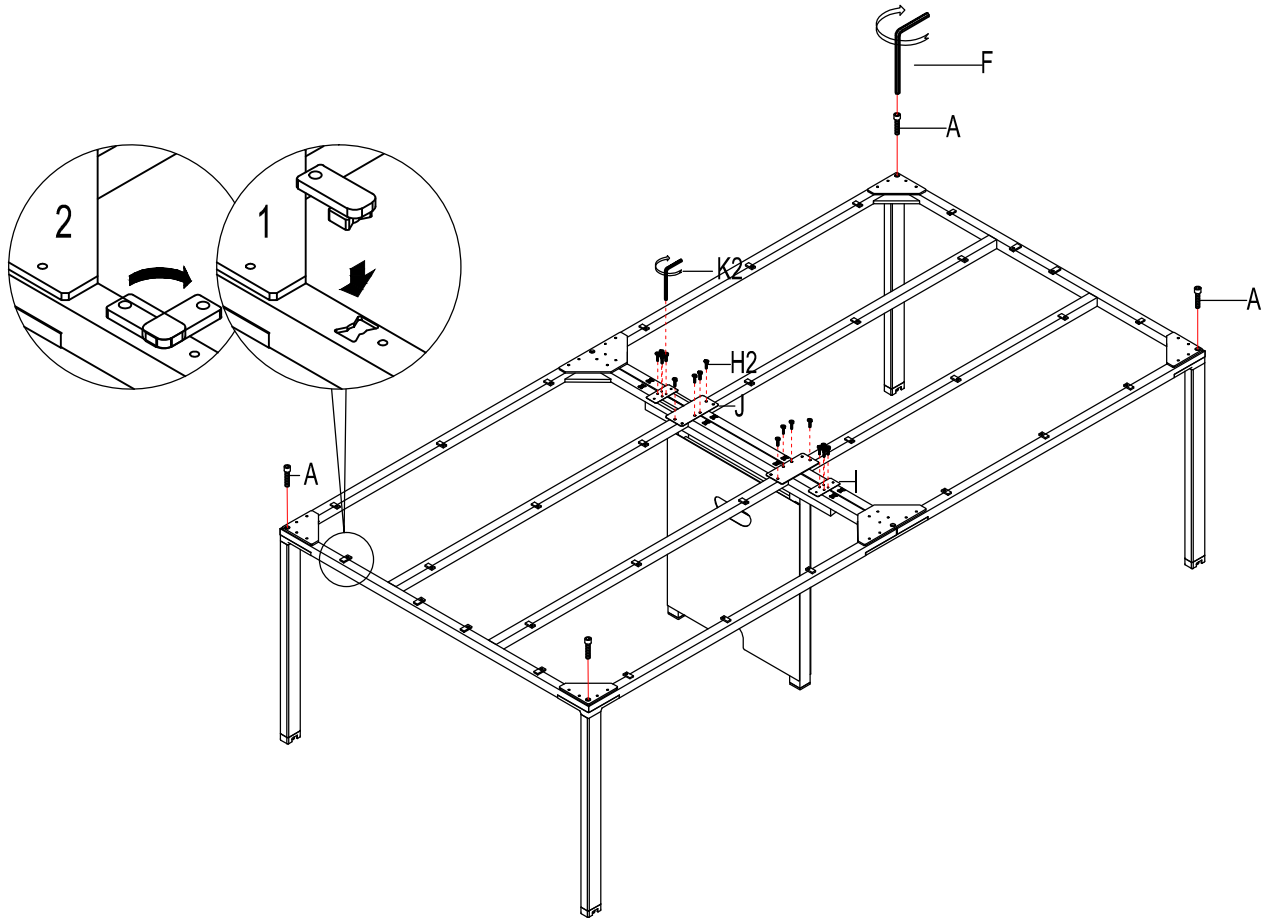

Assembly Instructions

MODEL NO.:S402

A	E	F	I	J	B2	G2	H2	I2	J2	K2	L2	N2	O2
 M6*35 5PCS	 M4*19 53PCS	 1PCS	 170*90 25SET	 140*70 25SET	 40PCS	 M6*20 21PCS	 M6*40 11PCS	 25SET	 M6*12 5PCS	 4MM 1PCS	 5MM 1PCS	 25SET	 M6*12 5PCS

3